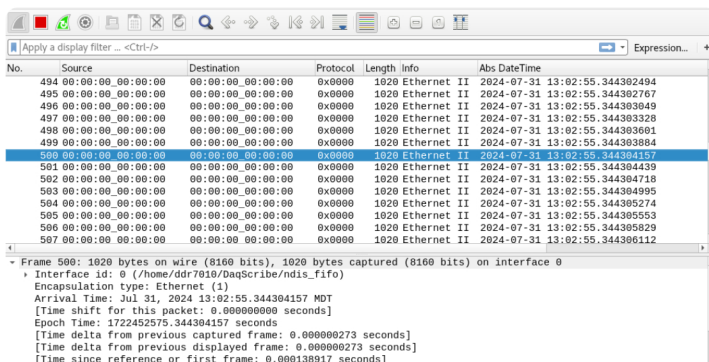

Mounting

- 4U chassis tail kit included, Display monitor, keyboard and mouse NOT included

nDiscovery™ Software Package Included!

Network Recordings Dashboard

Visual Recording Map

Wireshark® Network Data Analysis Support