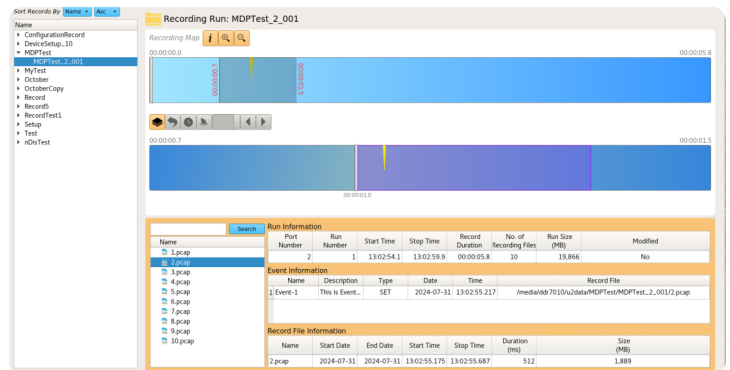

- Front: Power switch/LED, Information/power fail LED, LAN LEDs
- Rear: 4xUSB3.0, 1xVGA DSUB15 port (1920x1080 resolution)
- Rear: 2x1/10GbE RJ45, 1xGbE RJ45 dedicated for IPMI

Data Interface Options

- 1 or 2 10GBASE-2 or SFP+
- 40GbE: 1 or 2 ports QSFP+
- 100GbE: 1 or 2 ports QSFP28

Mounting

- 4U chassis tail kit included, Display monitor, keyboard and mouse NOT included

nDiscovery™ Software Package Included!

Network Recordings Dashboard

Visual Recording Map

Wireshark® Network Data Analysis Support