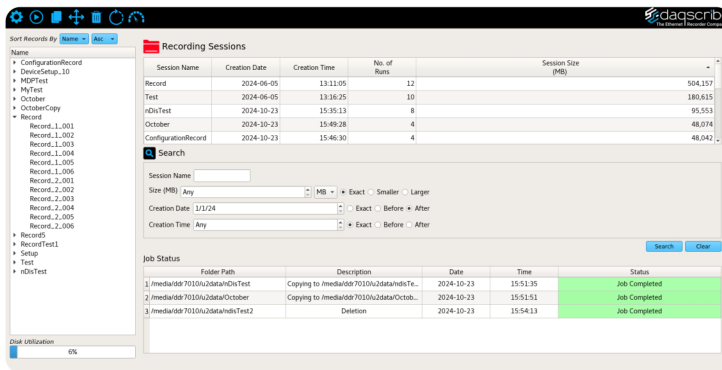

- Front: Power switch/LED, Information/power fail LED, LAN LEDs
- Rear: 4xUSB3.0, 1xVGA DSUB15 port (1920x1080 resolution)
- Rear: 2x1/10GbE RJ45, 1xGbE RJ45 dedicated for IPMI

Data Interface Options

- 1 or 2 10GBASE-2 or SFP+
- 40GbE: 1 or 2 ports QSFP+
- 100GbE: 1 or 2 ports QSFP28

Mounting

- 4U chassis tail kit included, Display monitor, keyboard and mouse NOT included

nDiscovery™ Software Package Included!

Network Recordings Dashboard

Visual Recording Map

Wireshark® Network Data Analysis Support