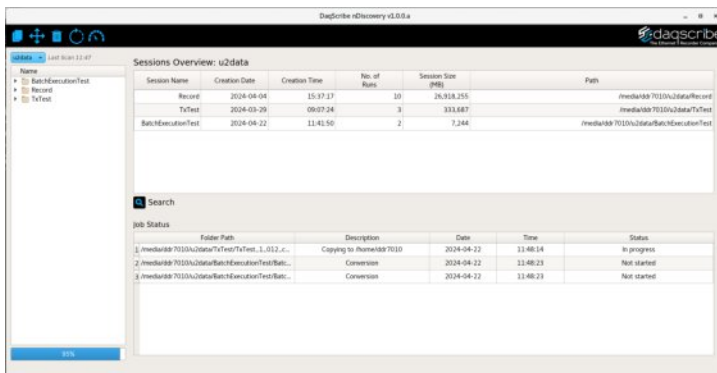

Peripherals

- Front: Power switch/LED, Information/power fail LED, LAN LEDs
- Rear: 2x2.5" STAT removable O/S drive bays
- Rear: 2xUSB2.0, 2xUSB3.0, 1xVGA DSUB15 port (1920x1080 resolution)
- Rear: 2x1/10GbE RJ45, 1GbE RJ45 dedicated for IPM

Network Link Options

- 1 or 2 10GBASE-2 or SFP+
- 40GbE: 1 or 2 ports QSFP+
- 100GbE: 1 or 2 ports QSFP28

Temperature & System Cooling

- Operating Temperature: 10°C ~ 35°C (50°F ~ 95°F)
- Non-operating Temperature: -40°C to 70°C (-40°F to 158°F)
- Operating Relative Humidity: 8% to 90% (non-condensing), 5 x 80mm heavy duty PWM cooling fans, front to rear airflow

Mounting

- 4U chassis tail kit included, Display monitor, keyboard and mouse NOT included

Recording Sessions Overview

Map out Recording Runs.

Arrive at the associated files with the data you're looking for!