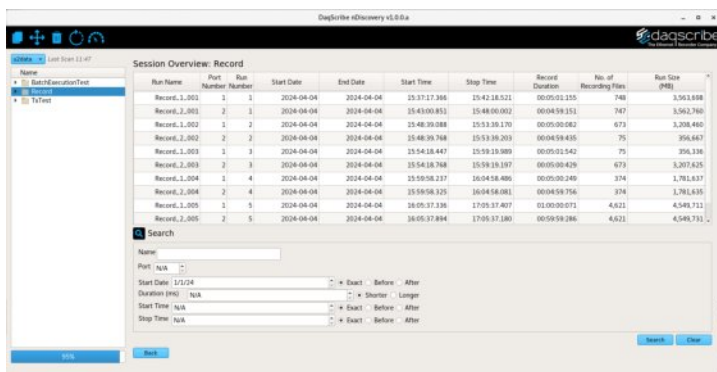

Peripherals

- Front: Power switch/LED, Information/power fail LED, LAN LEDs
- Rear: 2x2.5" STAT removable O/S drive bays
- Rear: 2xUSB2.0, 2xUSB3.0, 1xVGA DSUB15 port (1920x1080 resolution)
- Rear: 2x1/10GbE RJ45, 1GbE RJ45 dedicated for IPM

Mounting

- 4U chassis tail kit included, Display monitor, keyboard and mouse NOT included

Recording Sessions Overview

Map out Recording Runs.

Arrive at the associated files with the data you're looking for!