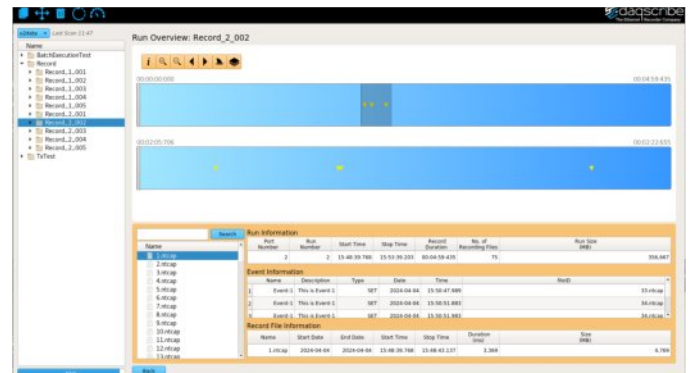

Peripherals

- Front: Power switch/LED, Information/power fail LED, LAN LEDs
- Rear: 2x2.5" STAT removable O/S drive bays
- Rear: 2xUSB2.0, 2xUSB3.0, 1xVGA DSUB15 port (1920x1080 resolution)
- Rear: 2x1/10GbE RJ45, 1GbE RJ45 dedicated for IPM

Network Link Options

- 1 or 2 10GBASE-2 or SFP+
- 40GbE: 1 or 2 ports QSFP+
- 100GbE: 1 or 2 ports QSFP28

Temperature & System Cooling

- Operating Temperature: 10°C ~ 35°C (50°F ~ 95°F)
- Non-operating Temperature: -40°C to 70°C (-40°F to 158°F)
- Operating Relative Humidity: 8% to 90% (non-condensing), 5 x 80mm heavy duty PWM cooling fans, front to rear airflow

Mounting

- 4U chassis tail kit included, Display monitor, keyboard and mouse NOT included

Recording Sessions Overview

Map out Recording Runs.

Arrive at the associated files with the data you're looking for!